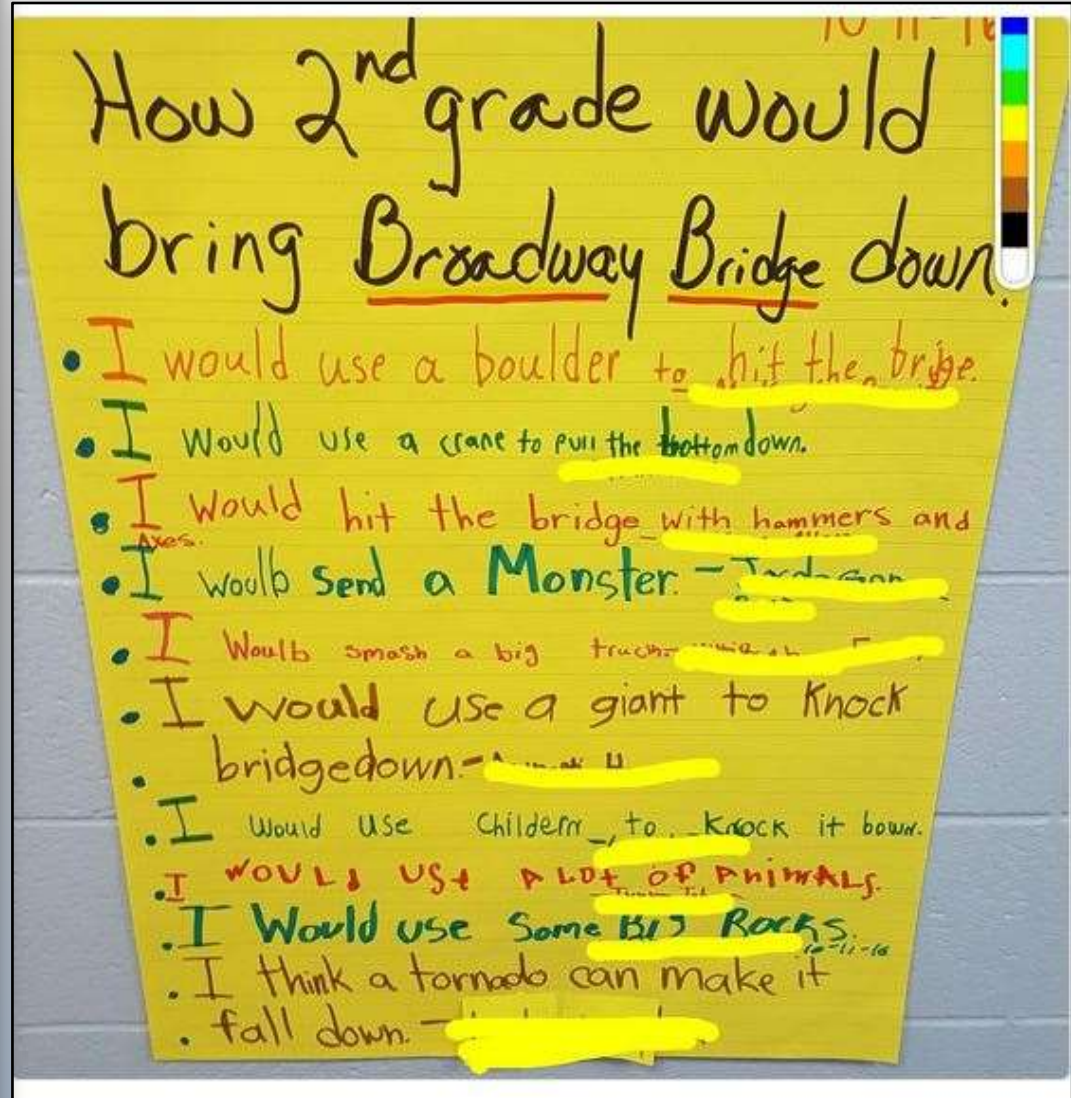

# Broadway Bridge

Lisa Neihouse @aromaticselixir  
2 hours ago

@AHTD

Hide Conversation

AHTD Well, that didn't go quite as planned.... #BroadwayBridge #TheDayTheBridgeStoodStill

3h

**UCAsports.com** @ucasports